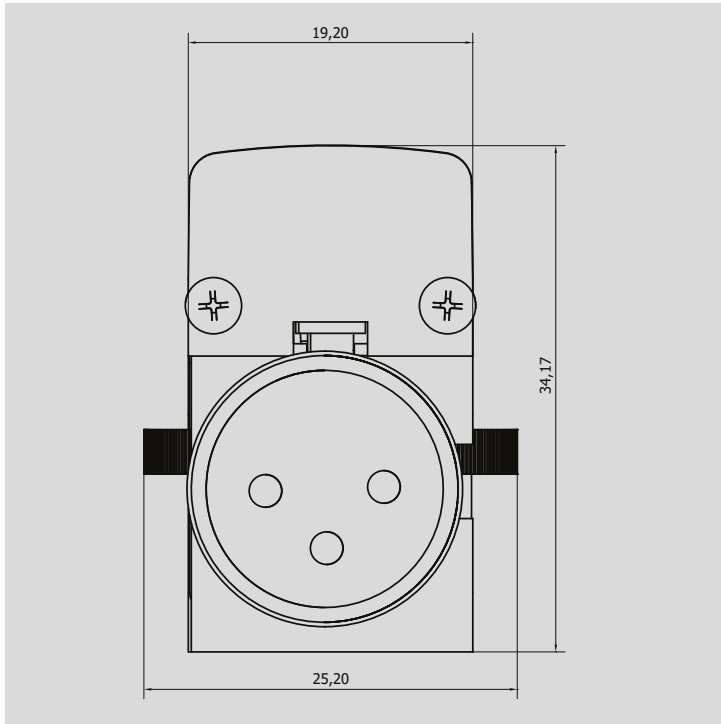

LED BLADE

Much more than a LED STRIPE

LED BLADE STRAIGHT UNITS

LED BLADE - 10 mm

LENGTH	494 mm, 994 mm, 1994 mm
WIDTH	34 mm incl. connector
HEIGHT	19.5 mm
WEIGHT	300 g, 480 g, 720 g
FIXTURE COLOR	Black
PIXEL PITCH	10mm (100 pixel/m)
CLEAR COVER	3400 Nit
FROSTED FILTER	2670 Nit
*BLACK COVER	850 Nit
*BLACK + FROSTED FILTER	640 Nit
VIEWING ANGLE	150°
LED CONFIGURATION	RGB, SPI, SMD 5050
LIFETIME	50,000 hours
CONNECTOR	3-pin XLR
OPERATING TEMP.	-20°C - 50°C
OPERATING HUM.	10 - 90%
COLORS	16.5 M (3x8 bit)
MOUNTING	Multiple movable holders on track

ID generated for straight units:

LB-i0510_50

LB- "i -indoor, o -outdoor" "length in meter"
"pixelpitch" _ "pixel no"

TYPES:

10mm indoor

0,5m - Product ID: LB-i0510_50

1m - Product ID: LB-i110_100

2m - Product ID: LB-i210_200

10mm outdoor

0,5m - Product ID: LB-o0510_50

1m - Product ID: LB-o110_100

2m - Product ID: LB-o210_200