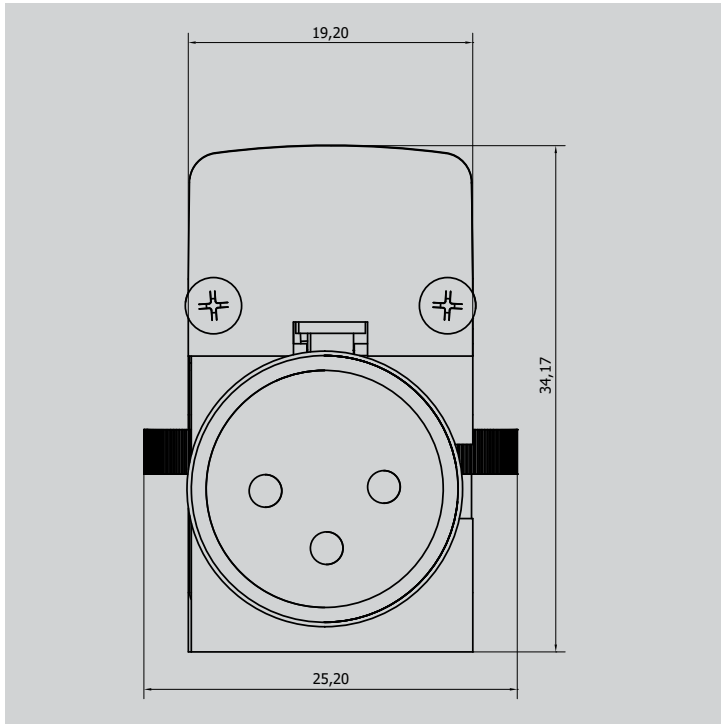

## LED BLADE STRAIGHT UNITS

LED BLADE - 16 mm

<b>LENGTH</b>	494 mm, 994 mm, 1994 mm
<b>WIDTH</b>	34 mm incl. connector
<b>HEIGHT</b>	19.5 mm
<b>WEIGHT</b>	300 g, 480 g, 720 g
<b>FIXTURE COLOR</b>	Black
<b>PIXEL PITCH</b>	16mm (60 pixel/m)
<b>CLEAR COVER</b>	3400 Nit
<b>FROSTED FILTER</b>	2670 Nit
<b>*BLACK COVER</b>	850 Nit
<b>*BLACK + FROSTED FILTER</b>	640 Nit
<b>VIEWING ANGLE</b>	150°
<b>LED CONFIGURATION</b>	RGB, SPI, SMD 5050
<b>LIFETIME</b>	50,000 hours
<b>CONNECTOR</b>	3-pin XLR
<b>OPERATING TEMP.</b>	-20°C - 50°C
<b>OPERATING HUM.</b>	10 - 90%
<b>COLORS</b>	16.5 M (3x8 bit)
<b>MOUNTING</b>	Multiple movable holders on track

### ID generated for straight units:

LB-i0516\_50

LB- "i -indoor, o -outdoor" "length in meter"  
"pixelpitch" \_ "pixel no"

### TYPES:

16mm indoor

0,5m - Product ID: LB-i0516\_30

1m - Product ID: LB-i116\_60

2m - Product ID: LB-i216\_120

16mm outdoor

0,5m - Product ID: LB-o0516\_30

1m - Product ID: LB-o116\_60

2m - Product ID: LB-o216\_120