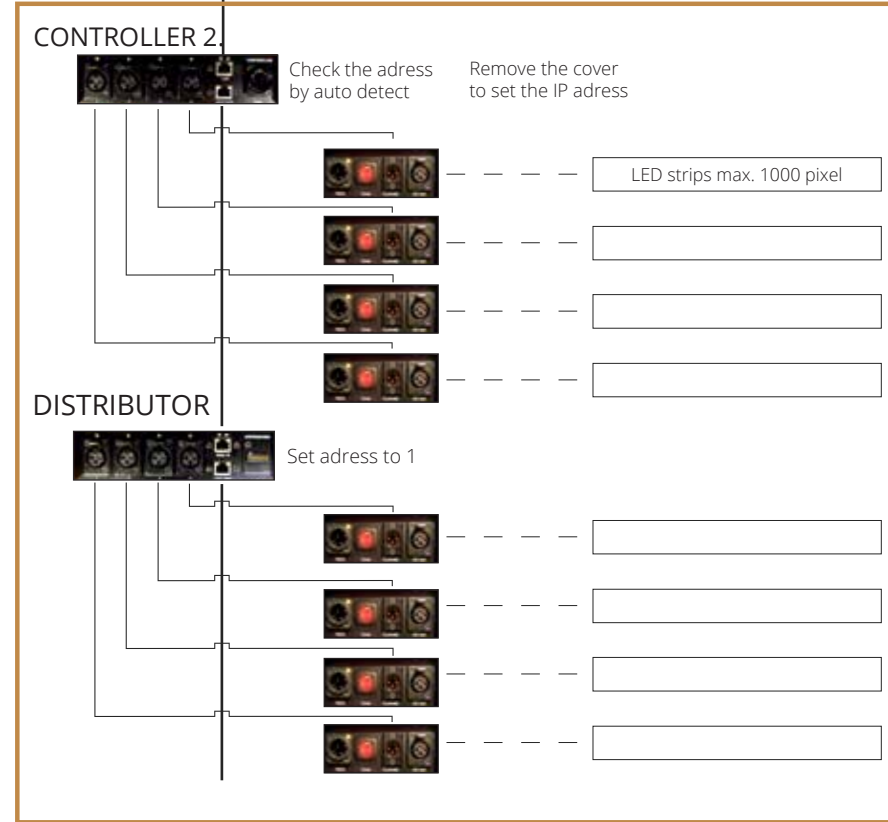

100/1000 Ethernet switch

Controller 1. max. 8000 pixel

Controller 2. max. 8000 pixel

Controller 3.

In case of use one power supply on one line: (you can link them)

Controllers drive 8000 pixel
Distributors only to expand the number of outputs.

Channel active (lite or fast blinking)