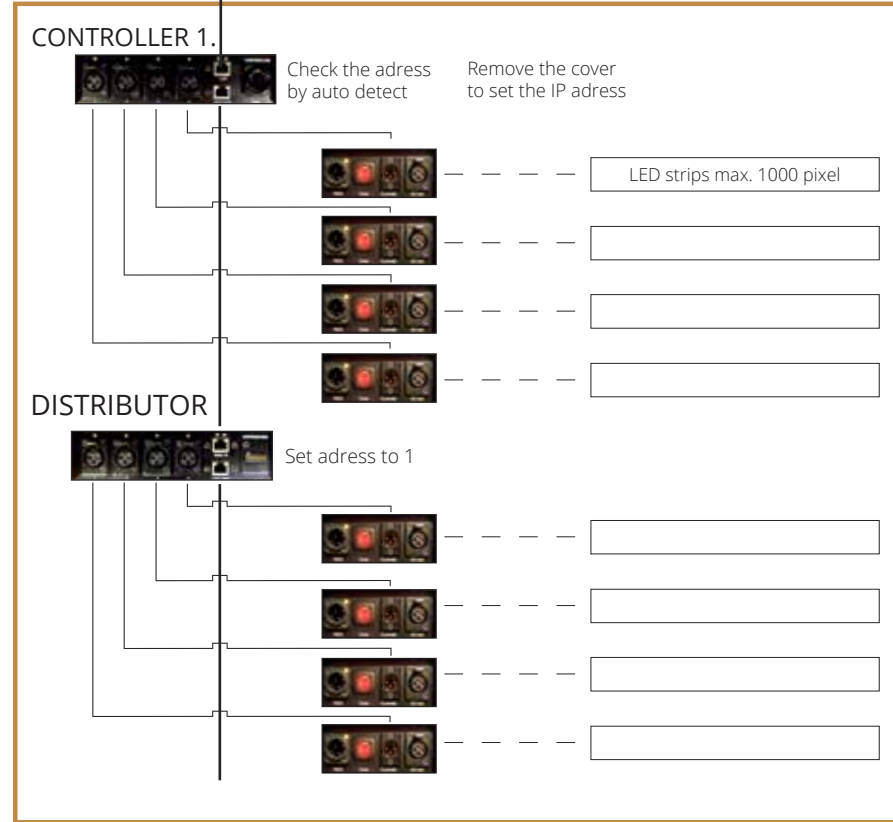

100/1000 Ethernet switch

Controller 1. max. 8000 pixel

Controller 2. max. 8000 pixel

Controller 3.

In case of use one power supply on one line: (you can link them)

Controllers drive 8000 pixel
Distributors only to expand the number of outputs.

Channel active (lite or fast blinking)