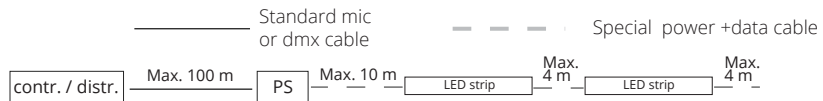

100/1000 Ethernet switch

Controller 1. max. 8000 pixel

Controller 2. max. 8000 pixel

Controller 3.

In case of use one power supply on one line: (you can link them)

Controllers drive 8000 pixel
Distributors only to expand the number of outputs.